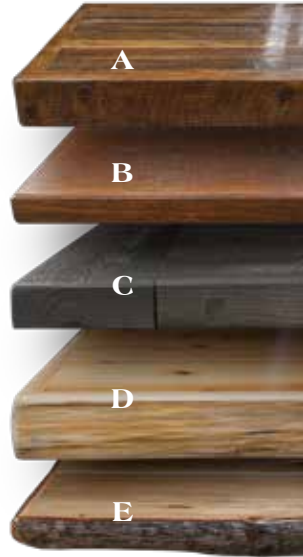

A Barnwood Artisan (Barnwood table option)

Features authentic reclaimed oak barnwood planks and with a drop down trim surrounding the joined planking.

B Antique Oak (Barnwood table option)

Made from joined 6/4 oak and stained to match authentic barnwood. The top is surrounded with a routed edge.

C Breadboard (WoodShop tables)

Built to minimize the effects of humidity and temperature changes on the joined, solid wood planks.

D Cedar Live Edge Trimmed (Cedar tables)

Surrounded by a live edge log trim. This rustic feature creates a "slab" look that matches the hand-peeled logs of the table bases.

E Hickory Bark Trimmed (Hickory tables)

The bark-on, live edge trim mirrors the texture of the logs found on the table legs and accents on every base creating a cohesive look.

Dining Chair Types Explained