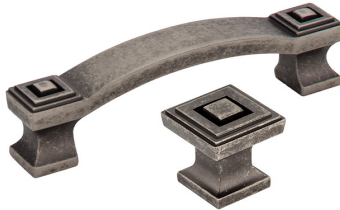

Hardware Options

Cedar Log Pull
SH100

Hickory Log Pull
SH101

Rusted Knocker
SH107

Rusted Cup
SH108

Rusted Knob
SH109

Elegant Pull | Knob
SH104 | SH105

Modern Pull | Knob
SH102 | SH103

Forged Pull
SH106

Upgrade Hardware Options (Additional charges may apply)

Bronze Geometric Pull | Knob
UH104 | UH105

Silver Geometric Pull | Knob
UH106 | UH107

Woven Cup | Knob
UH100 | UH101

Bronze Simple Pull | Knob
UH108 | UH109

Silver Simple Pull | Knob
UH110 | UH111

Twisted Pull | Knob
UH102 | UH103